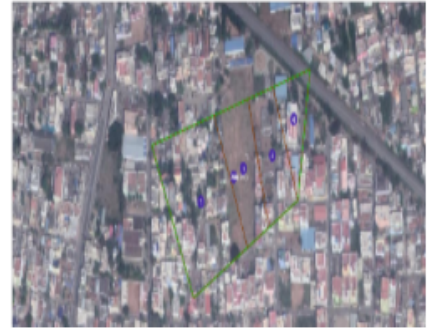

Nazri Naksha

Google Map View