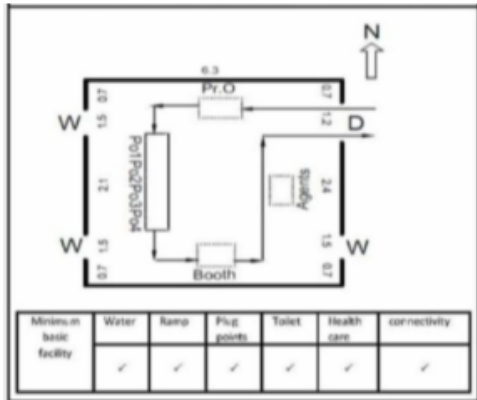

Nazri Naksha

Google Map View

Polling Station Building Front View

Polling Station Front View

Cad View

Key MAP View