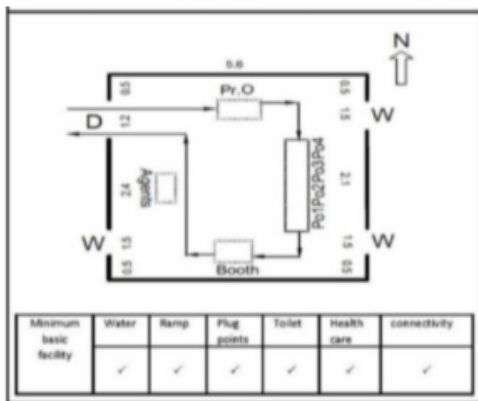

Nazri Naksha

Google Map View

Polling Station Building Front View

Polling Station Front View

Cad View

Key MAP View