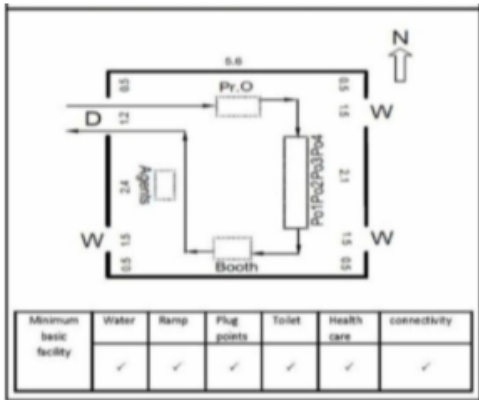

Nazri Naksha

Google Map View

Cad View