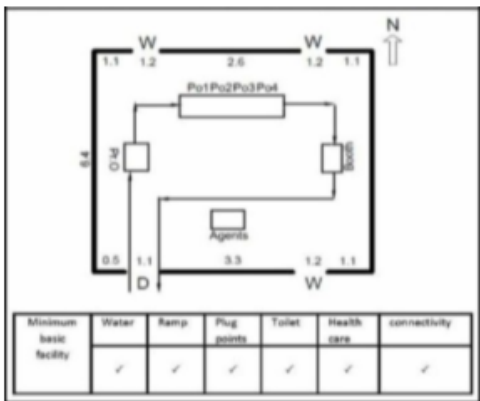

Nazri Naksha

Google Map View

Polling Station Building Front View

Polling Station Front View

Cad View

Key MAP View