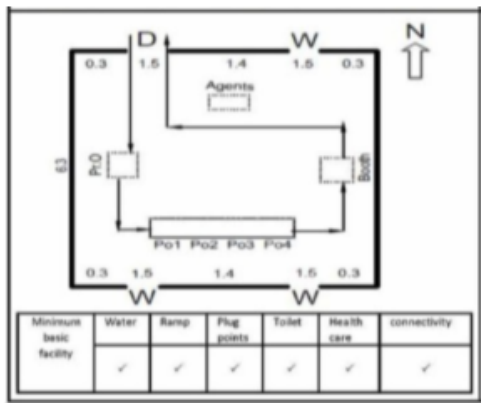

Nazri Naksha

Google Map View

Polling Station Building Front View

Polling Station Front View

Cad View

Key MAP View