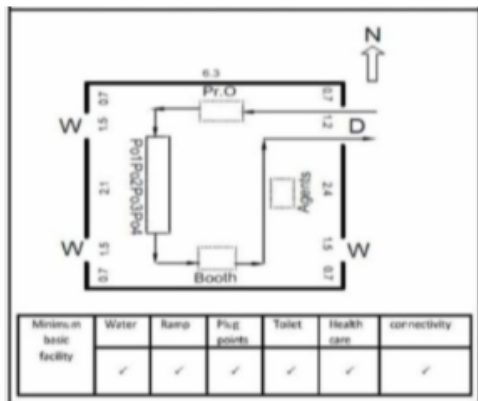

Nazri Naksha

Google Map View

Polling Station Building Front View

Polling Station Front View

Cad View

Key MAP View