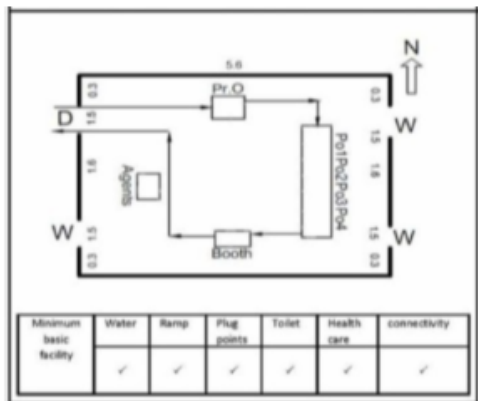

Nazri Naksha

Google Map View

Polling Station Building Front View

Polling Station Front View

Cad View

Key MAP View