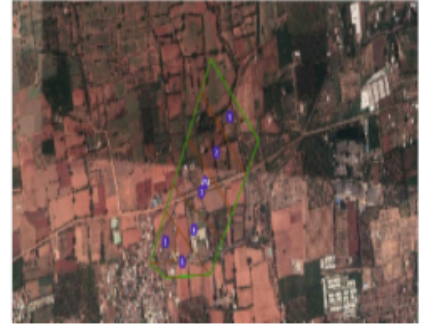

Nazri Naksha

Google Map View