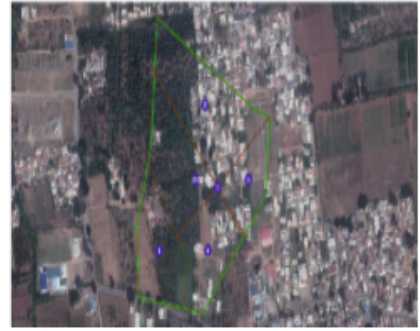

Nazri Naksha

Google Map View