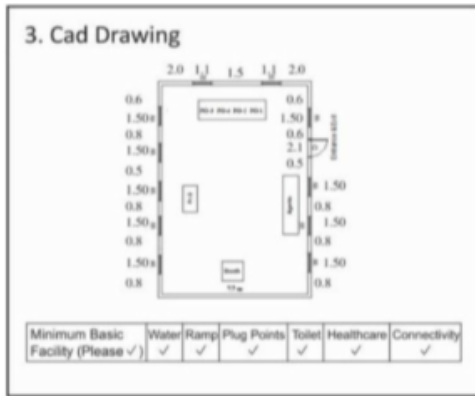

Nazri Naksha

Google Map View

Polling Station Building Front View

Polling Station Front View

Cad View

Key MAP View