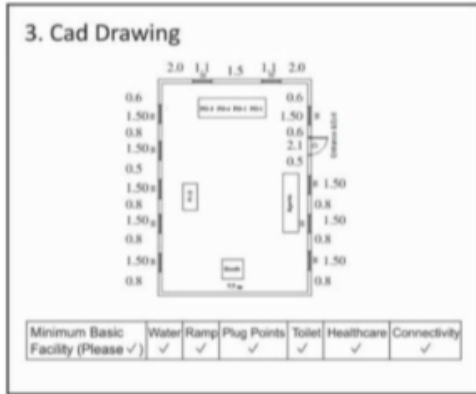

Nazri Naksha

Google Map View

Polling Station Building Front View

Polling Station Front View

Cad View

Key MAP View