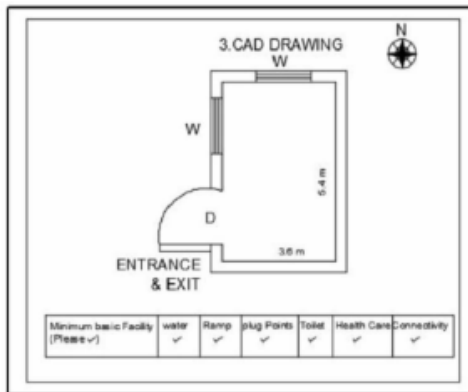

Nazri Naksha

Google Map View

Polling Station Building Front View

Polling Station Front View

Cad View

Key MAP View