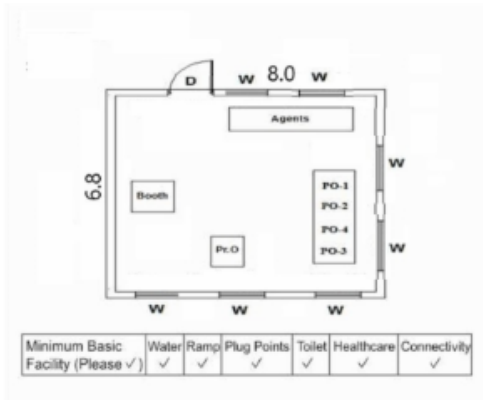

Nazri Naksha

Google Map View

Polling Station Building Front View

Polling Station Front View

Cad View

Key MAP View