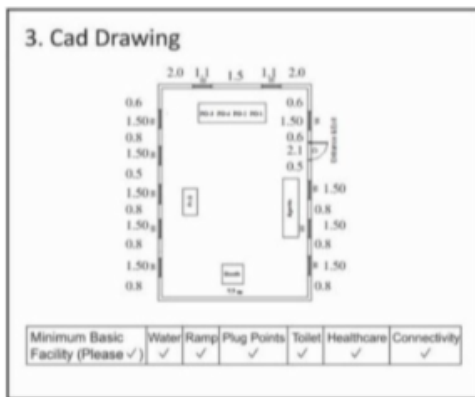

Nazri Naksha

Google Map View

Polling Station Building Front View

Polling Station Front View

Cad View

Key MAP View