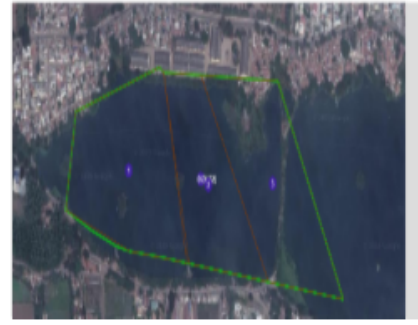

Nazri Naksha

Google Map View