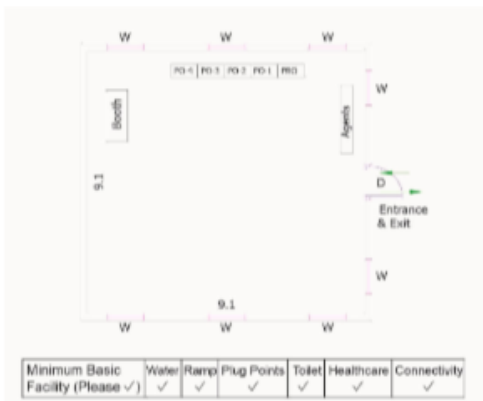

Nazri Naksha

Google Map View

Polling Station Building Front View

Polling Station Front View

Cad View

Key MAP View