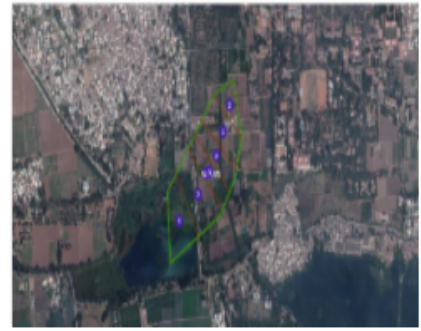

Nazri Naksha

Google Map View