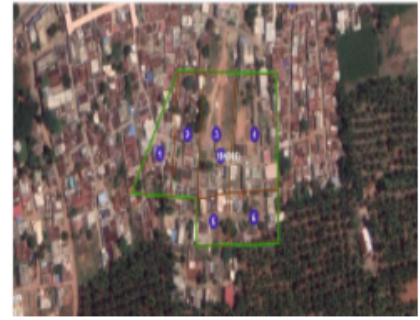

Nazri Naksha

Google Map View