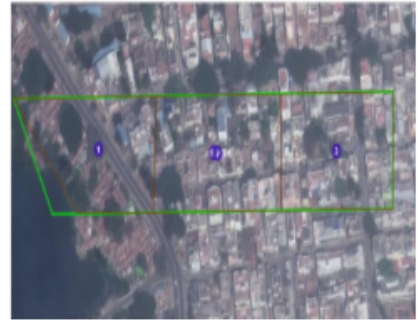

Nazri Naksha

Google Map View