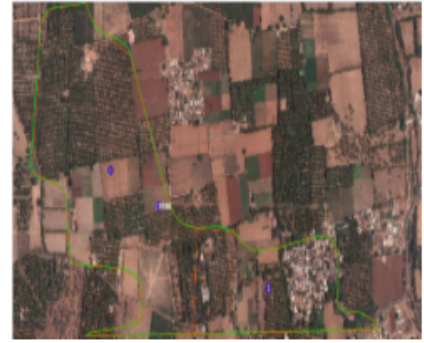

Nazri Naksha

Google Map View