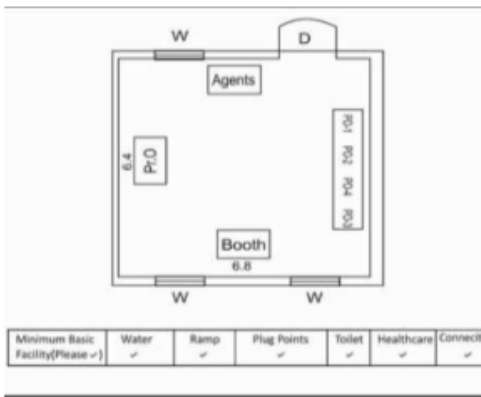

Nazri Naksha

Google Map View

Polling Station Building Front View

Polling Station Front View

Cad View

Key MAP View