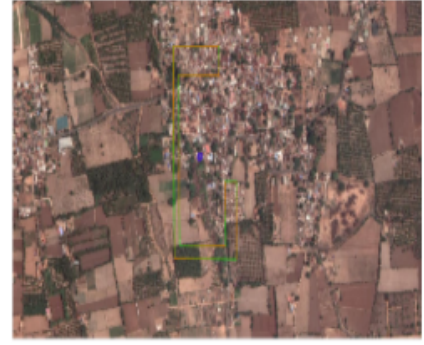

Nazri Naksha

Google Map View