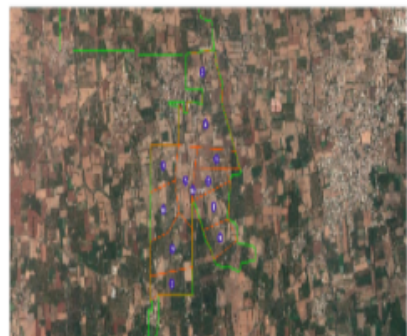

Nazri Naksha

Google Map View