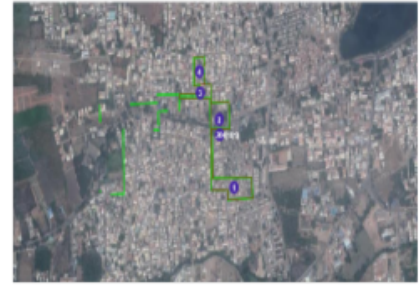

Nazri Naksha

Google Map View