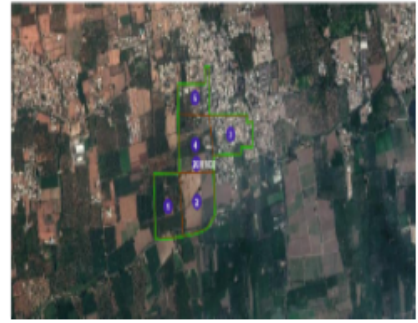

Nazri Naksha

Google Map View