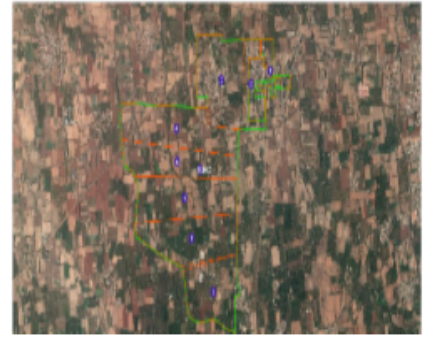

Nazri Naksha

Google Map View