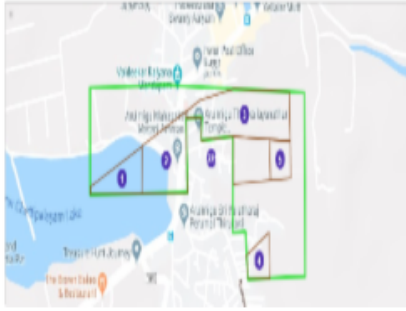

Nazri Naksha

Google Map View