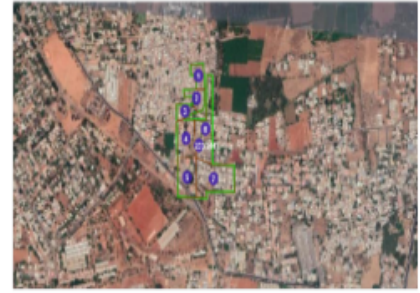

Nazri Naksha

Google Map View