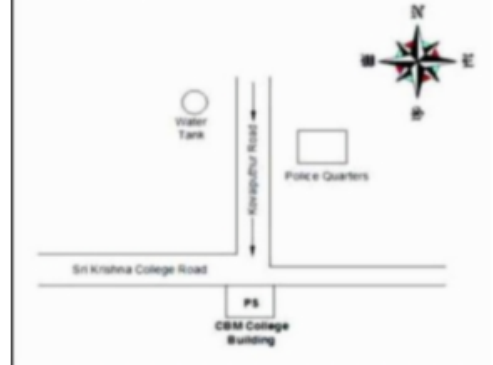

Nazri Naksha

Google Map View

Polling Station Building Front View

Polling Station Front View

Cad View

Key MAP View

3. Cad Drawing

Minimum Basic Facility (Please ✓)	Water	Ramp	Plug Points	Toilet	Healthcare	Connectivity
	✓	✓	✓	✓	✓	✓

4. Key Map