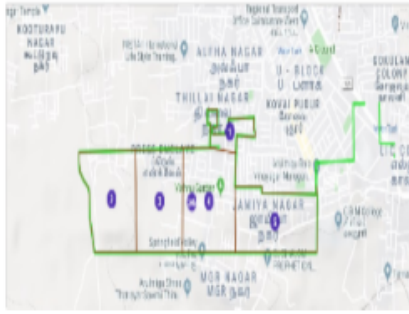

Nazri Naksha

Google Map View