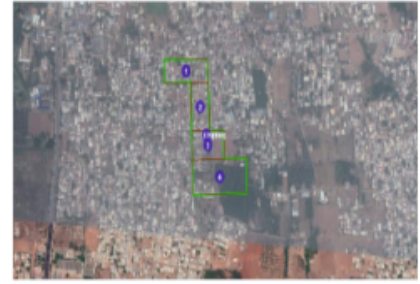

Nazri Naksha

Google Map View