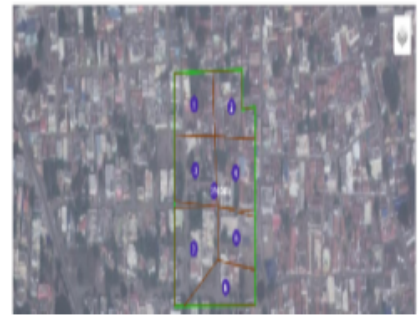

Nazri Naksha

Google Map View