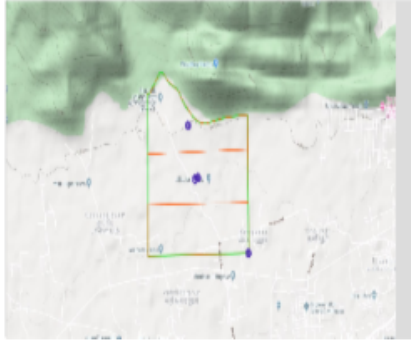

Nazri Naksha

Google Map View