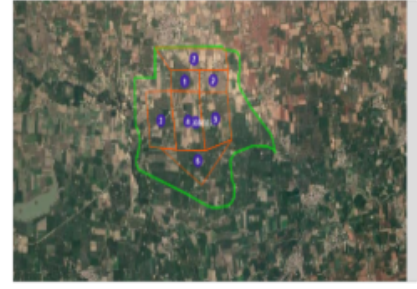

Nazri Naksha

Google Map View