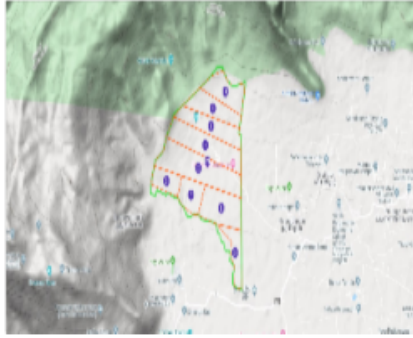

Nazri Naksha

Google Map View