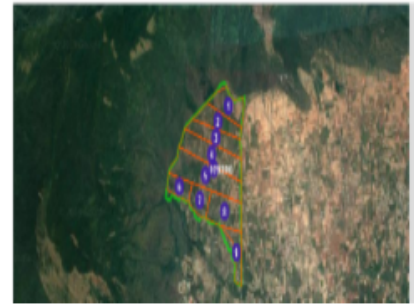

Nazri Naksha

Google Map View