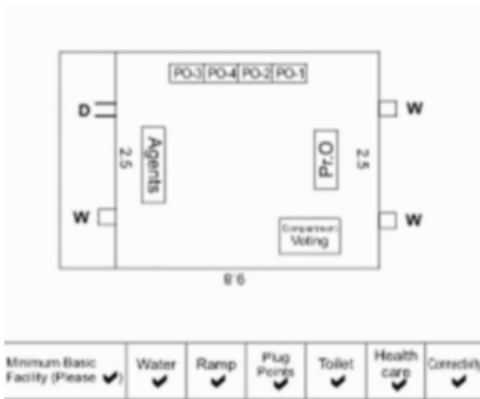

Nazri Naksha

Google Map View

Cad View