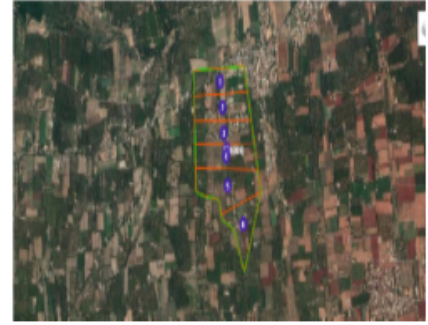

Nazri Naksha

Google Map View