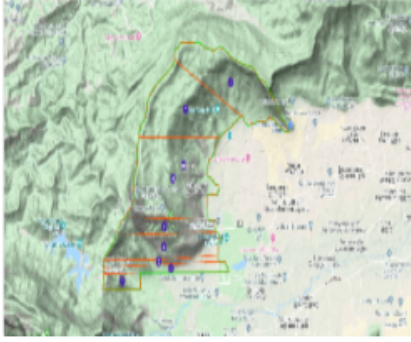

Nazri Naksha

Google Map View