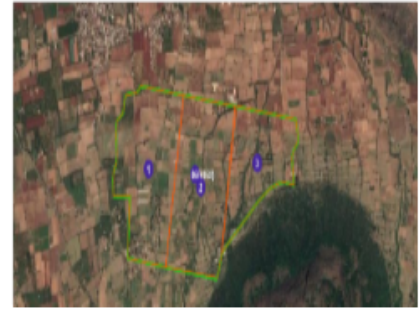

Nazri Naksha

Google Map View