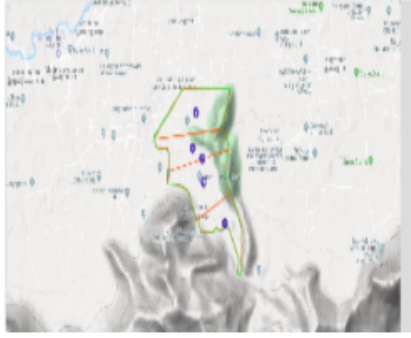

Nazri Naksha

Google Map View