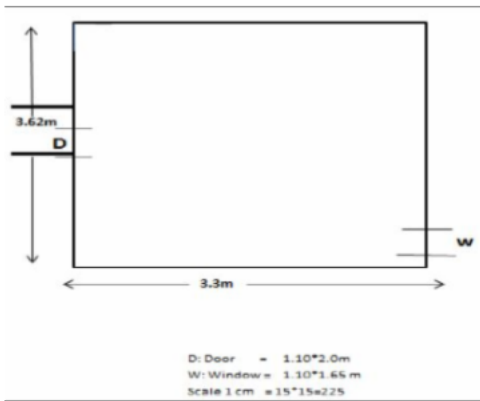

Nazri Naksha

Google Map View

Cad View