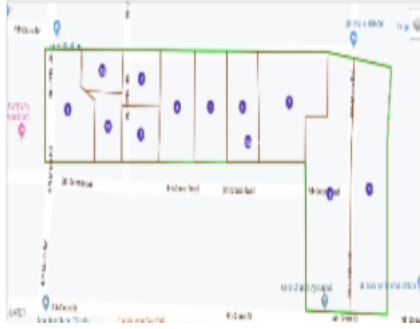

Nazri Naksha

Google Map View