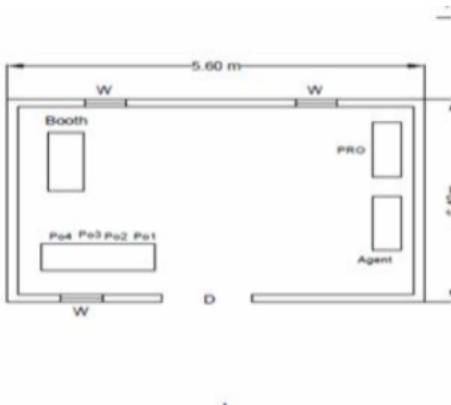

Nazri Naksha

Google Map View

Cad View