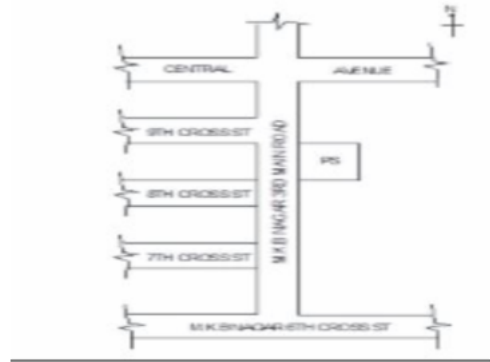

Nazri Naksha

Google Map View