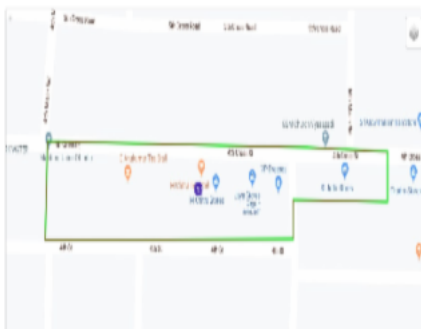

Nazri Naksha

Google Map View