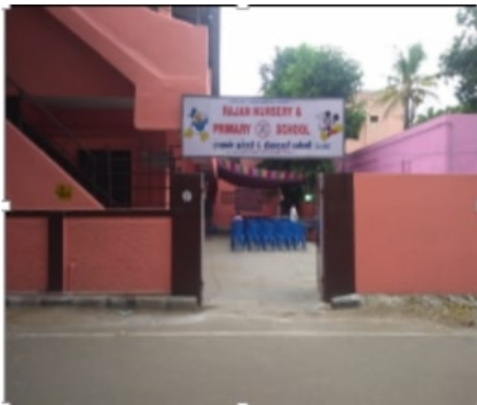

Polling Station Building Front View

Polling Station Front View