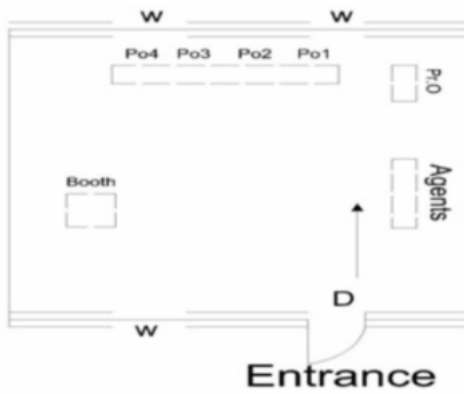

Nazri Naksha

Google Map View

Polling Station Building Front View

Polling Station Front View

Cad View

Key MAP View