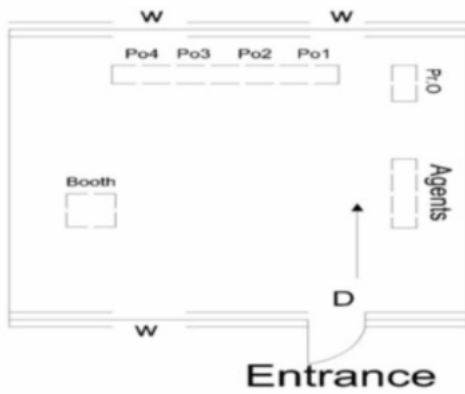

Nazri Naksha

Google Map View

Cad View