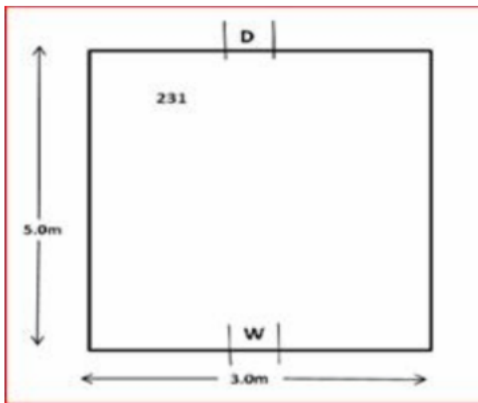

Nazri Naksha

Google Map View

Cad View